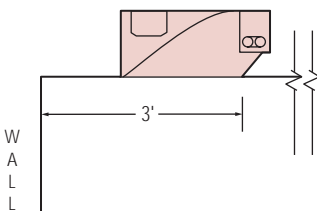

Ordering Guide

Lamp qty/type	Lamp watts	Catalogue no lens	Number with lens
1-TT5	40W	WLRN124	WLRK124
1-TT5	50W	WLRN125	WLRK125
1-TT5	55W	WLRN126	WLRK126

Nominal Length 24"

Footcandles on Wall Luminaires: 3 feet from wall to outside trim on lamp side of luminaire (without lens)* WLRN244BX

Ceiling	Individual Wal-Lyter								Multiple Units													
	0'	1'	2'	3'	4'	5'	6'	7'	8'	← 6' →												
8'	111	101	76	48	28	18	13	10	9	124	119	104	95	104	119	124						
7'	113	104	82	56	36	24	17	13	10	130	127	117	111	117	127	130						
6'	86	81	67	50	35	25	18	13	10	104	106	102	100	102	106	104						
5'	63	59	51	42	32	24	18	14	11	81	84	83	83	83	83	81						
4'	51	49	43	36	29	23	18	14	11	69	71	72	71	72	71	69						
3'	40	39	35	30	25	21	17	14	11	57	59	60	60	60	59	57						
2'	31	30	28	25	22	19	16	13	11	47	49	50	50	50	49	47						
1'	24	24	23	21	19	17	15	13	11	39	40	41	42	41	40	39						
Floor																						

Ceiling	Multiple Units								Continuous Row									
	← 8' →								0'	1'	2'	3'	4'	5'	6'	7'	8'	
8'	120	111	89	66	57	66	89	111	120	181	182	183	183	184	183	183	182	181
7'	124	117	98	79	71	79	98	117	124	200	201	203	203	203	203	203	201	200
6'	98	95	85	74	70	74	85	95	98	173	175	176	177	177	177	176	175	173
5'	74	74	70	66	64	66	70	74	74	143	146	147	148	148	148	147	146	143
4'	62	63	61	58	57	58	61	63	63	125	128	129	130	130	130	129	128	125
3'	52	53	52	51	50	51	52	53	52	108	110	111	112	113	112	111	110	108
2'	43	44	44	43	43	43	44	44	43	92	94	95	96	96	96	95	94	92
1'	36	37	37	37	37	37	37	37	36	79	80	81	82	83	82	81	80	77
Floor																		

Ordering Guide

Lamp qty/type	Lamp watts	Catalogue no lens	Number with lens
2-TT5	40W	WLRN244	WLRK244
2-TT5	50W	WLRN245	WLRK245
2-TT5	55W	WLRN246	WLRK246

Nominal Length 48"

*Recommended position

WLRN124

Basic catalogue number :
Wal-Lyter

120

Voltage :
120
277
347

SB

Ballast :
See page 60

Options :
See page 60
Add appropriate
suffix to catalogue