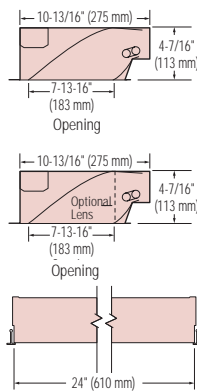

Proposed Wall Washer Fixture

Wal-Lyter 24"

WLRN124120BX (Data)

Wal-Lyter 48"