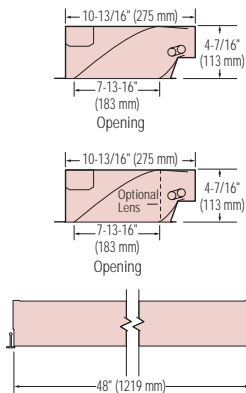

Lamp Shield Kit acrylic prismatic lens shield on **WLRK** luminaire.

* For T8 see Wallmaster on page 151.

Proposed Wall Washer Fixture

Wal-Lyter 24"

WLRN124120BX (Data)

Wal-Lyter 48"

WLRN244120BX (Data)

Integral Hanger Luminaire installs easily with adjustable integral hanger that clamps to T bar. Wire luminaire through access plate without opening lamp compartment.

Drywall Frame
 Catalogue No., **WL2DF** (2'), **WL4DF** (4').

Footcandles on Wall Luminaires: 3 feet from wall to outside trim on lamp side of luminaire (without lens)*

WLRN124BX

Ceiling	Individual Wal-Lyter								Multiple Units												
	0'	1'	2'	3'	4'	5'	7'	8'	← 4' →				← 6' →								
8'	76	67	46	25	14	8	5	4	3	107	104	102	104	107	86	79	63	50	63	79	86
7'	64	60	46	29	17	10	7	5	4	102	104	106	104	102	78	75	67	58	67	75	78
6'	47	44	36	24	17	12	8	6	4	85	86	88	86	85	63	62	57	48	57	62	63
5'	33	34	29	24	14	10	8	6	5	66	74	74	74	66	49	50	48	48	48	50	49
4'	26	28	23	20	14	11	8	6	5	59	65	62	65	59	42	45	42	40	42	45	42
3'	19	21	20	17	12	9	8	6	5	48	53	56	53	48	35	36	37	34	37	36	35
2'	15	16	15	13	11	9	8	6	5	42	44	46	44	42	31	31	31	26	31	31	31
1'	13	12	11	11	10	8	7	6	5	38	37	36	37	38	28	26	26	22	26	26	27
Floor																					

Ordering Guide

Lamp qty/type	Lamp watts	Catalogue no lens	Number with lens
1-TT5	40W	WLRN124	WLRK124
1-TT5	50W	WLRN125	WLRK125
1-TT5	55W	WLRN126	WLRK126

Nominal Length 24"

Footcandles on Wall Luminaires: 3 feet from wall to outside trim on lamp side of luminaire (without lens)* WLRN244BX

Ordering Guide

Lamp qty/type	Lamp watts	Catalogue no lens	Number with lens
2-TT5	40W	WLRN244	WLRK244
2-TT5	50W	WLRN245	WLRK245
2-TT5	55W	WLRN246	WLRK246

Nominal Length 48"

*Recommended position

WLRN124

Basic catalogue number :
Wal-Lyter