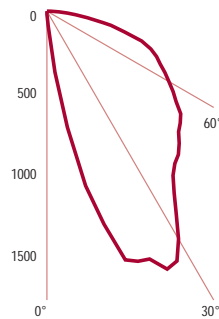

Proposed Wall Washer Fixture

WLRN124120BX (Data)

WLRN244120BX (Data)