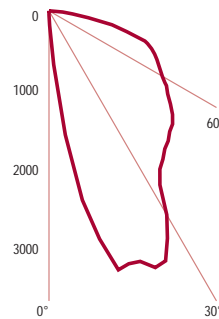

Integral Hanger Luminaire installs easily with adjustable integral hanger that clamps to T bar. Wire luminaire through access plate without opening lamp compartment.